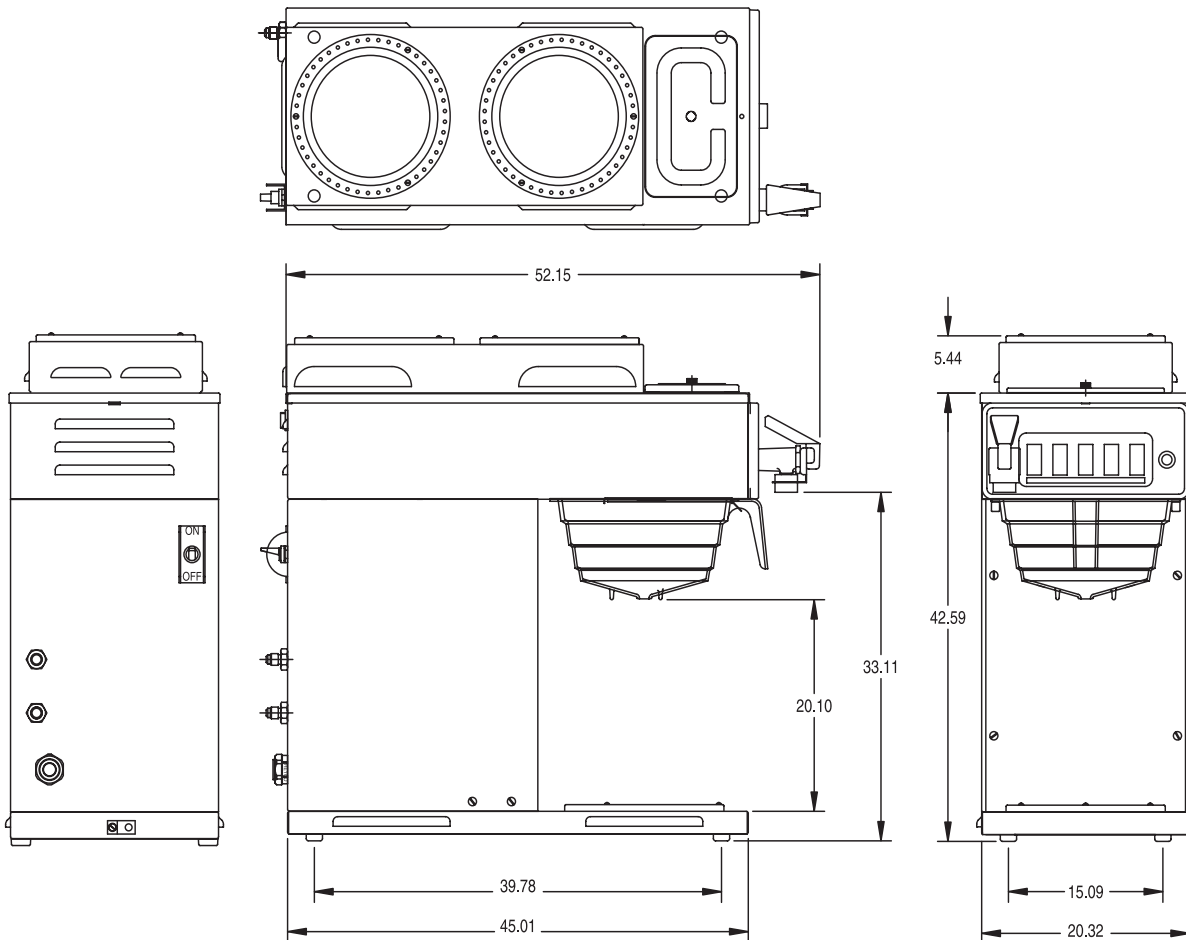

Dimensions & Specifications

Model	Product #	Volts	Amps	Tank Heater Watts	Total Watts	Brewing Capacity	Shipping Weight	Cord Attached	Agency
CWTFA	12950.0317	230	10.4	1850	2400	5.2 gal./hr. (19.6 L/hr.)	31 lbs. (13.6 kg)	No	CE (PG) V
<i>Power cord</i>	<i>27728.0001</i>								
CWTF35A	12950.0277	230	16.2	3500	3890	6.8 gal./hr. (25.7 L/hr.)	32 lbs. (13.6 kg)	No	CE (PG)
<i>Power cord</i>	<i>27728.0001</i>								
CWTFA	12950.0414	220	10	1850	2200	5.2 gal./hr. (19.6 L/hr.)	31 lbs. (14.1 kg)	No	UL
<i>Power cord</i>	<i>27728.0001</i>								
CWTF35A	12950.0413	220	15	3300	3300	6.8 gal./hr. (25.7 L/hr.)	32 lbs. (14.5 kg)	No	UL
<i>No cord</i>									
CWTA	12950.0317	230	10.4	1850	2400	5.2 gal./hr. (19.6 L/hr.)	31 lbs. (13.6 kg)	No	CE
<i>(no faucet) Power cord</i>	<i>27728.0001</i>								

Brewing capacity: based upon incoming water temp of 60°F/15°C (140°F/60°C rise) per 1/2 gallon. Brew time of 4 minutes.

Electrical: Model requires 2-wires plus ground service rated 220-240V, single phase, 50/60 Hz.

Plumbing: 20-90 psi (138-621 kPa). Machine supplied with 1/4" male flare fitting.

Bunn-O-Matic® Corporation - 1400 Stevenson Drive Springfield, Illinois 62703 • USA • +1-217-529-6601 • Fax +1-217-529-2827 • www.bunn.com

BUNN® practices continuous product research and improvement. We reserve the right to change specifications and product design without notice. Such revisions do not entitle the buyer to corresponding changes, improvements, additions or replacements for previously purchased equipment.

All dimensions shown in centimeters.

8/09 © Bunn-O-Matic Corporation