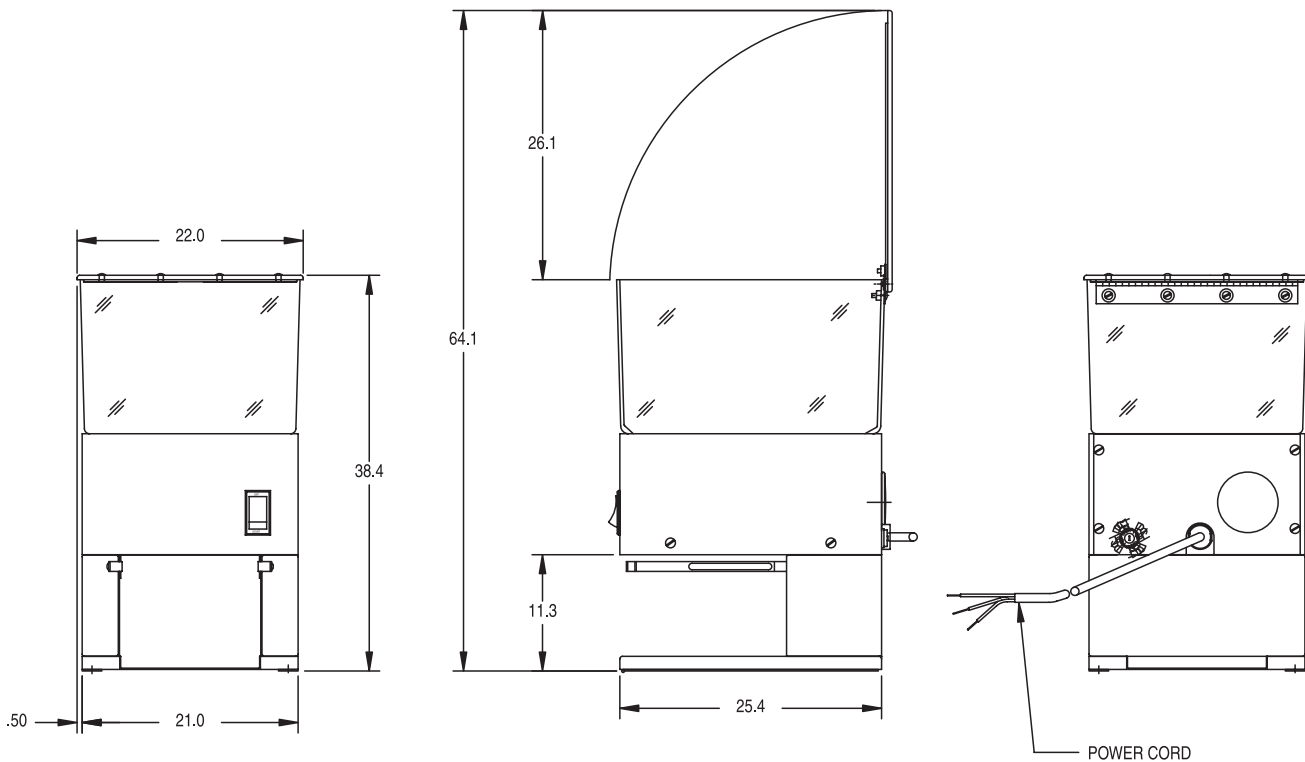

Dimensions & Specifications

Model	Product #	Volts	Amps	Capacity	Shipping Weight	Plug Attached	Agency
LPGA (50 Hz)	20580.0132	230	1.5	2.72 kg	10.5 kg	A	CE
LPGA (50Hz)	20580.0137	230	1.5	2.72 kg	10.5 kg	B	CE
LPGA (50/60 Hz)	20580.0123	220-230	1.5	2.72 kg	10.5 kg	E	CE
LPGA (50 Hz)	20580.0121	230	1.5	2.72 kg (6 lbs.)	10.5 kg (23 lbs.)	C	IRAM

Electrical: 220-240 volt models require 2-wires plus ground service rated 220-240V, single phase, 50/60 Hz., ¼ HP motor.

Bunn-O-Matic® Corporation - 1400 Stevenson Drive Springfield, Illinois 62703 • USA • +1-217-529-6601 • Fax +1-217-529-2827 • www.bunn.com

BUNN® practices continuous product research and improvement. We reserve the right to change specifications and product design without notice. Such revisions do not entitle the buyer to corresponding changes, improvements, additions or replacements for previously purchased equipment.

All dimensions shown in centimeters.

6/12 © Bunn-O-Matic Corporation