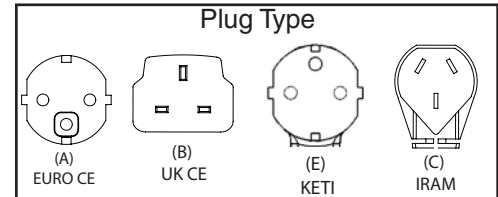

Dimensions & Specifications

Model	Product #	Volts	Amps	Capacity	Shipping Weight	Plug Attached	Agency
LPGA (50 Hz)	20580.0132	230	1.5	2.72 kg	10.5 kg	A	CE
LPGA (50Hz)	20580.0137	230	1.5	2.72 kg	10.5 kg	B	CE
LPGA (50/60 Hz)	20580.0123	220-230	1.5	2.72 kg	10.5 kg	E	CE
LPGA (50 Hz)	20580.0121	230	1.5	2.72 kg (6 lbs.)	10.5 kg (23 lbs.)	C	IRAM

Electrical: 220-240 volt models require 2-wires plus ground service rated 220-240V, single phase, 50/60 Hz., ¼ HP motor.

Bunn-O-Matic® Corporation - 1400 Stevenson Drive Springfield, Illinois 62703 • USA • +1-217-529-6601 • Fax +1-217-529-2827 • www.bunn.com

BUNN® practices continuous product research and improvement. We reserve the right to change specifications and product design without notice. Such revisions do not entitle the buyer to corresponding changes, improvements, additions or replacements for previously purchased equipment.

All dimensions shown in centimeters.

6/12 © Bunn-O-Matic Corporation