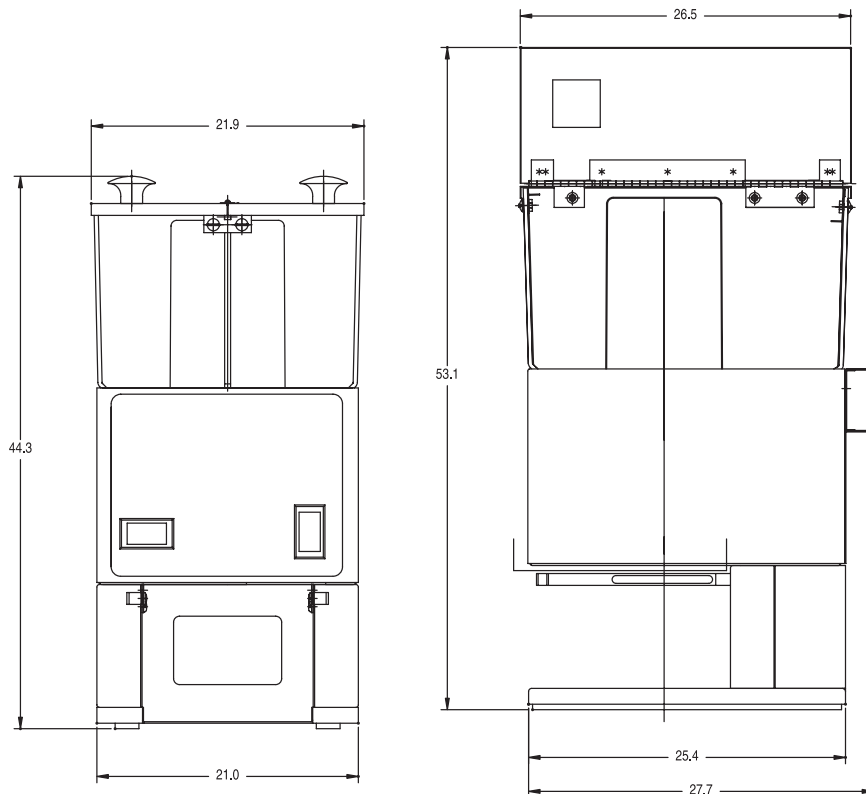

Dimensions & Specifications

Model	Product #	Volts	Amps	Capacity per hopper	Shipping Weight	Plug Attached	Agency
LPGB-2E (50 Hz)	26800.0010	100	4	1.36 kg (3 lbs.)	12.7 kg (28 lbs.)	G	

Funnel sold separately.

Electrical: Model requires 2-wires plus ground service rated 100V, single phase, 50 Hz.

Bunn-O-Matic® Corporation - 1400 Stevenson Drive Springfield, Illinois 62703 • USA • +1-217-529-6601 • Fax +1-217-529-2827 • www.bunn.com

BUNN® practices continuous product research and improvement. We reserve the right to change specifications and product design without notice. Such revisions do not entitle the buyer to corresponding changes, improvements, additions or replacements for previously purchased equipment.

All dimensions shown in centimeters.

6/12 © Bunn-O-Matic Corporation