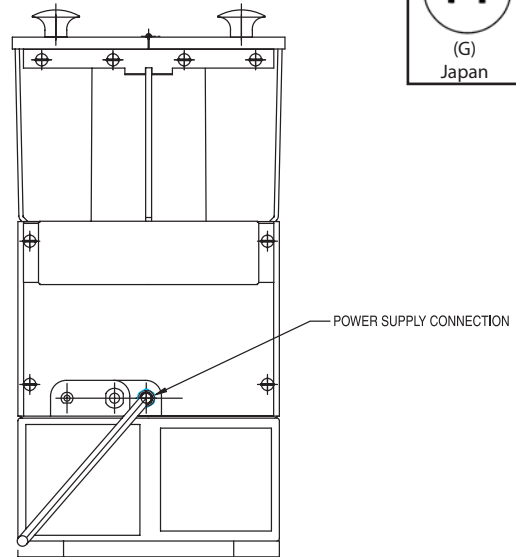

Dimensions & Specifications

Model	Product #	Volts	Amps	Capacity per hopper	Shipping Weight	Plug Attached	Agency
LPGB-2E (50 Hz)	26800.0010	100	4	1.36 kg (3 lbs.)	12.7 kg (28 lbs.)	G	

Funnel sold separately.

Electrical: Model requires 2-wires plus ground service rated 100V, single phase, 50 Hz.

Bunn-O-Matic® Corporation - 1400 Stevenson Drive Springfield, Illinois 62703 • USA • +1-217-529-6601 • Fax +1-217-529-2827 • www.bunn.com

BUNN® practices continuous product research and improvement. We reserve the right to change specifications and product design without notice. Such revisions do not entitle the buyer to corresponding changes, improvements, additions or replacements for previously purchased equipment.

All dimensions shown in centimeters.

6/12 © Bunn-O-Matic Corporation