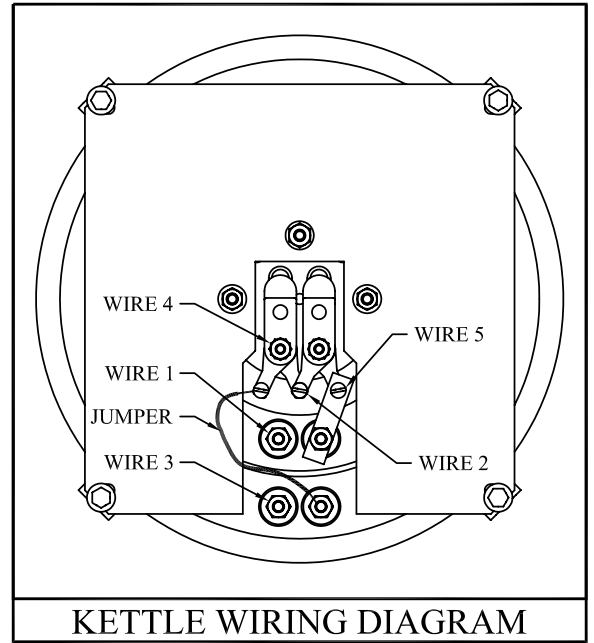

TP-16 KETTLE ASSEMBLY

INCLUDED WITH
PART #516053