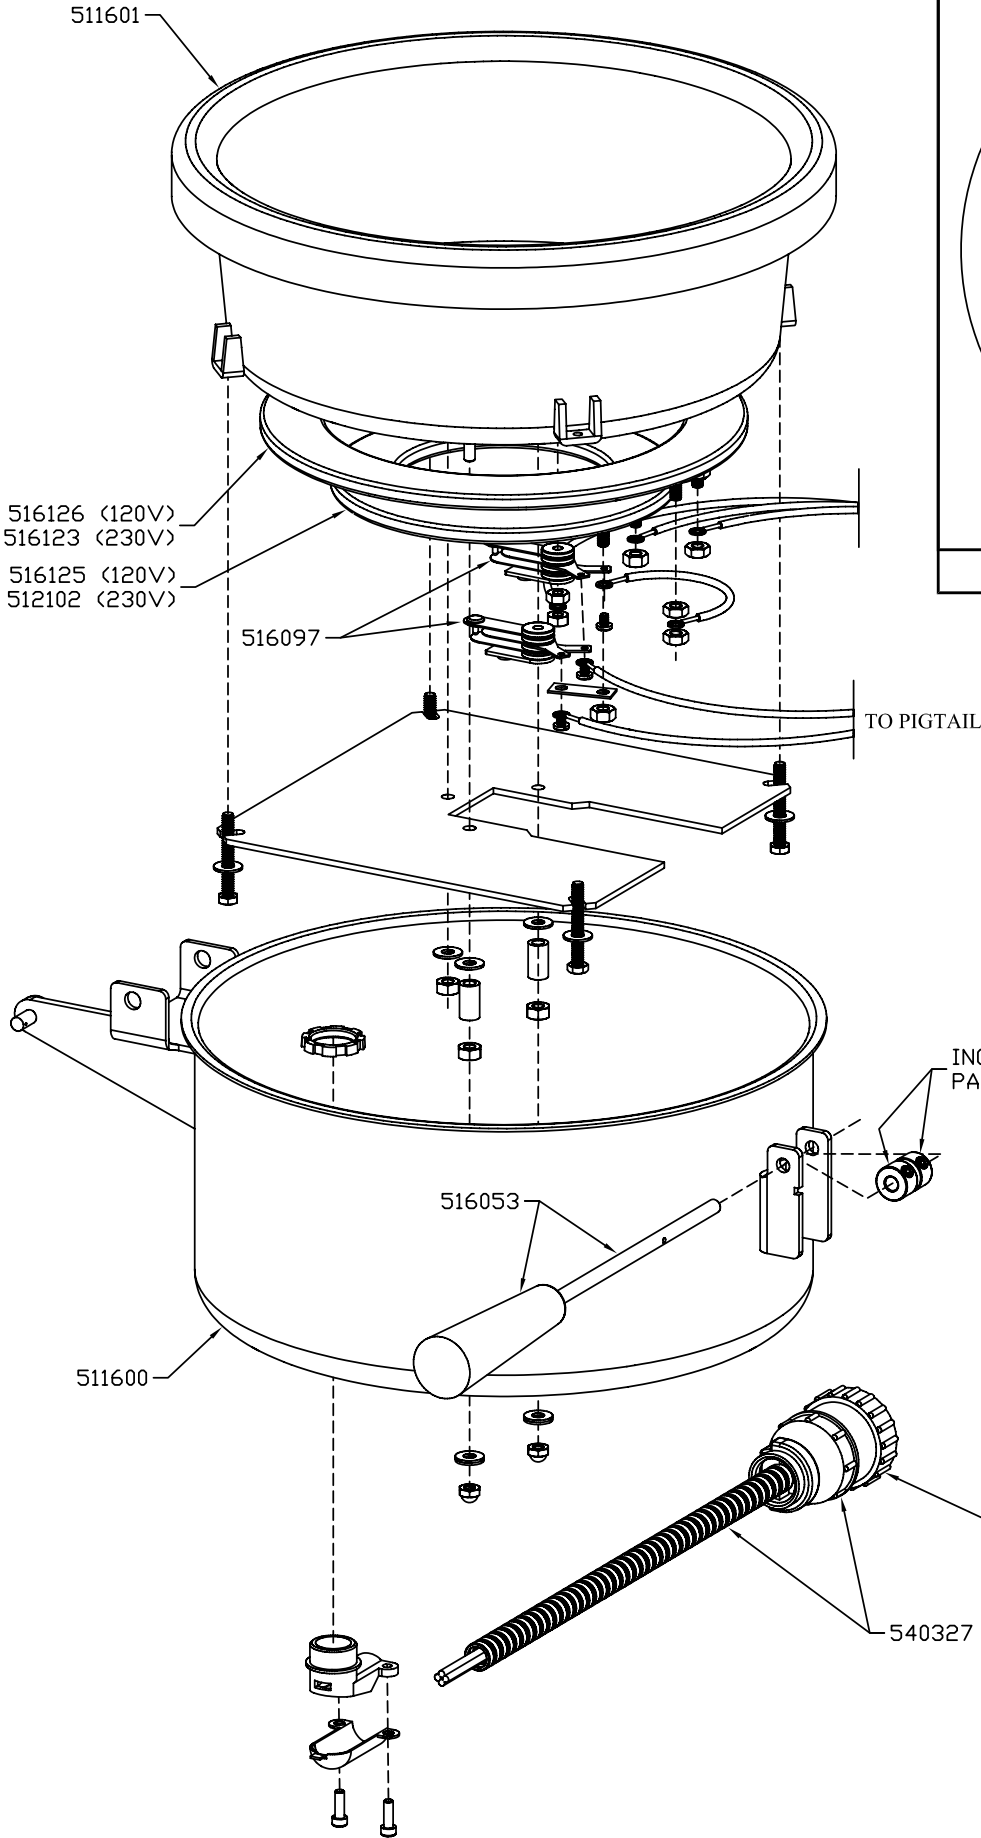

TP-16 KETTLE ASSEMBLY

INCLUDED WITH
PART #516053